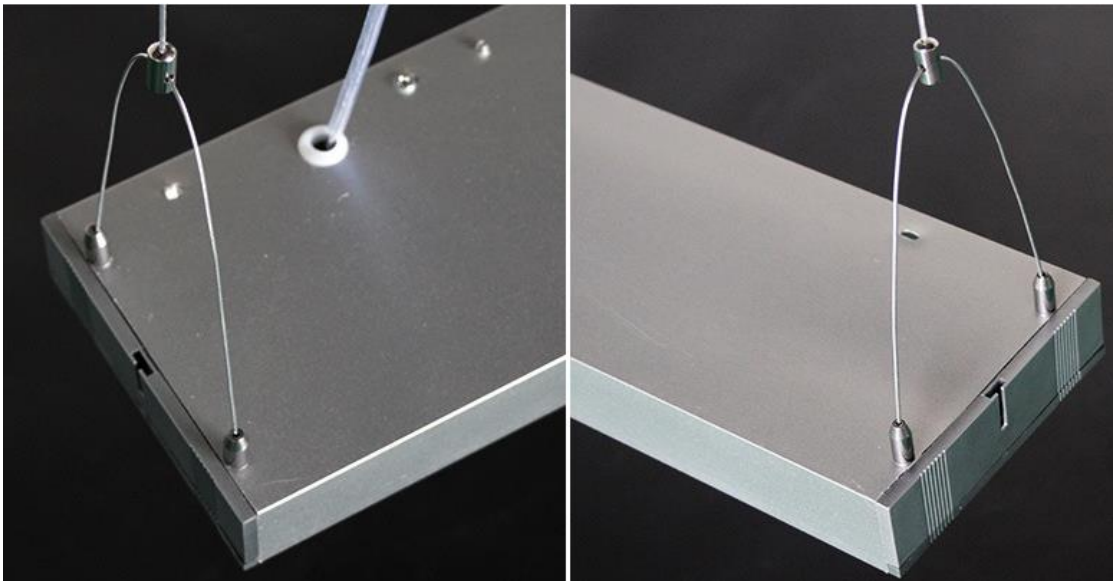

SPECIFICATION

Mode No: GR-OLA-36W GR-OLB-18W GR-OLC-36W GR-OLD-18W

General Information:

- ◆ Light source: Epistar SMD2835 Power: 18W /36W
- ◆ Input Voltage: 100-240VAC
- ◆ Color temp: 3000K / 4500K / 6500K

GR-OLA-36W

GR-OLC-36W

GR-OLB-18W

GR-OLD-18W

Feature:

- ◆ Apply high lumens Epistar SMD2835 Chips
- ◆ Long lifespan as 50000Hrs,60% energy saved compared with traditional lamps

Items	GR-OLA-36W	GR-OLB-18W	GR-OLC-36W	GR-OLD-18W
Power	36W	18W	36W	18W
Dimension	1200*200*60mm	1200*71*80mm	1200*134*41mm	1200*70*40mm
Lumens	2900-3100lm	1500-1700lm	2900-3100lm	1500-1700lm
LED QTY	192pcs	96pcs	192pcs	96pcs
CRI	75%	>75%	>75%	>75%
CCT	3000K/4500K/6500K			
Beam angle	120degree			
Work life	>50000H			
Voltage	100-240VAC			
Storage temp	-35/+50degree			
Material	Aluminum+Diffuser plate			
IP Grade	IP20 Indoor use only			
Warranty	2 Years warranty			
Install	hanging up			
Remark				

Installation

- ◆ There are with some steel ropes for hanging up.

◆ Applied for Office /Supermarkets / Parking Lots etc